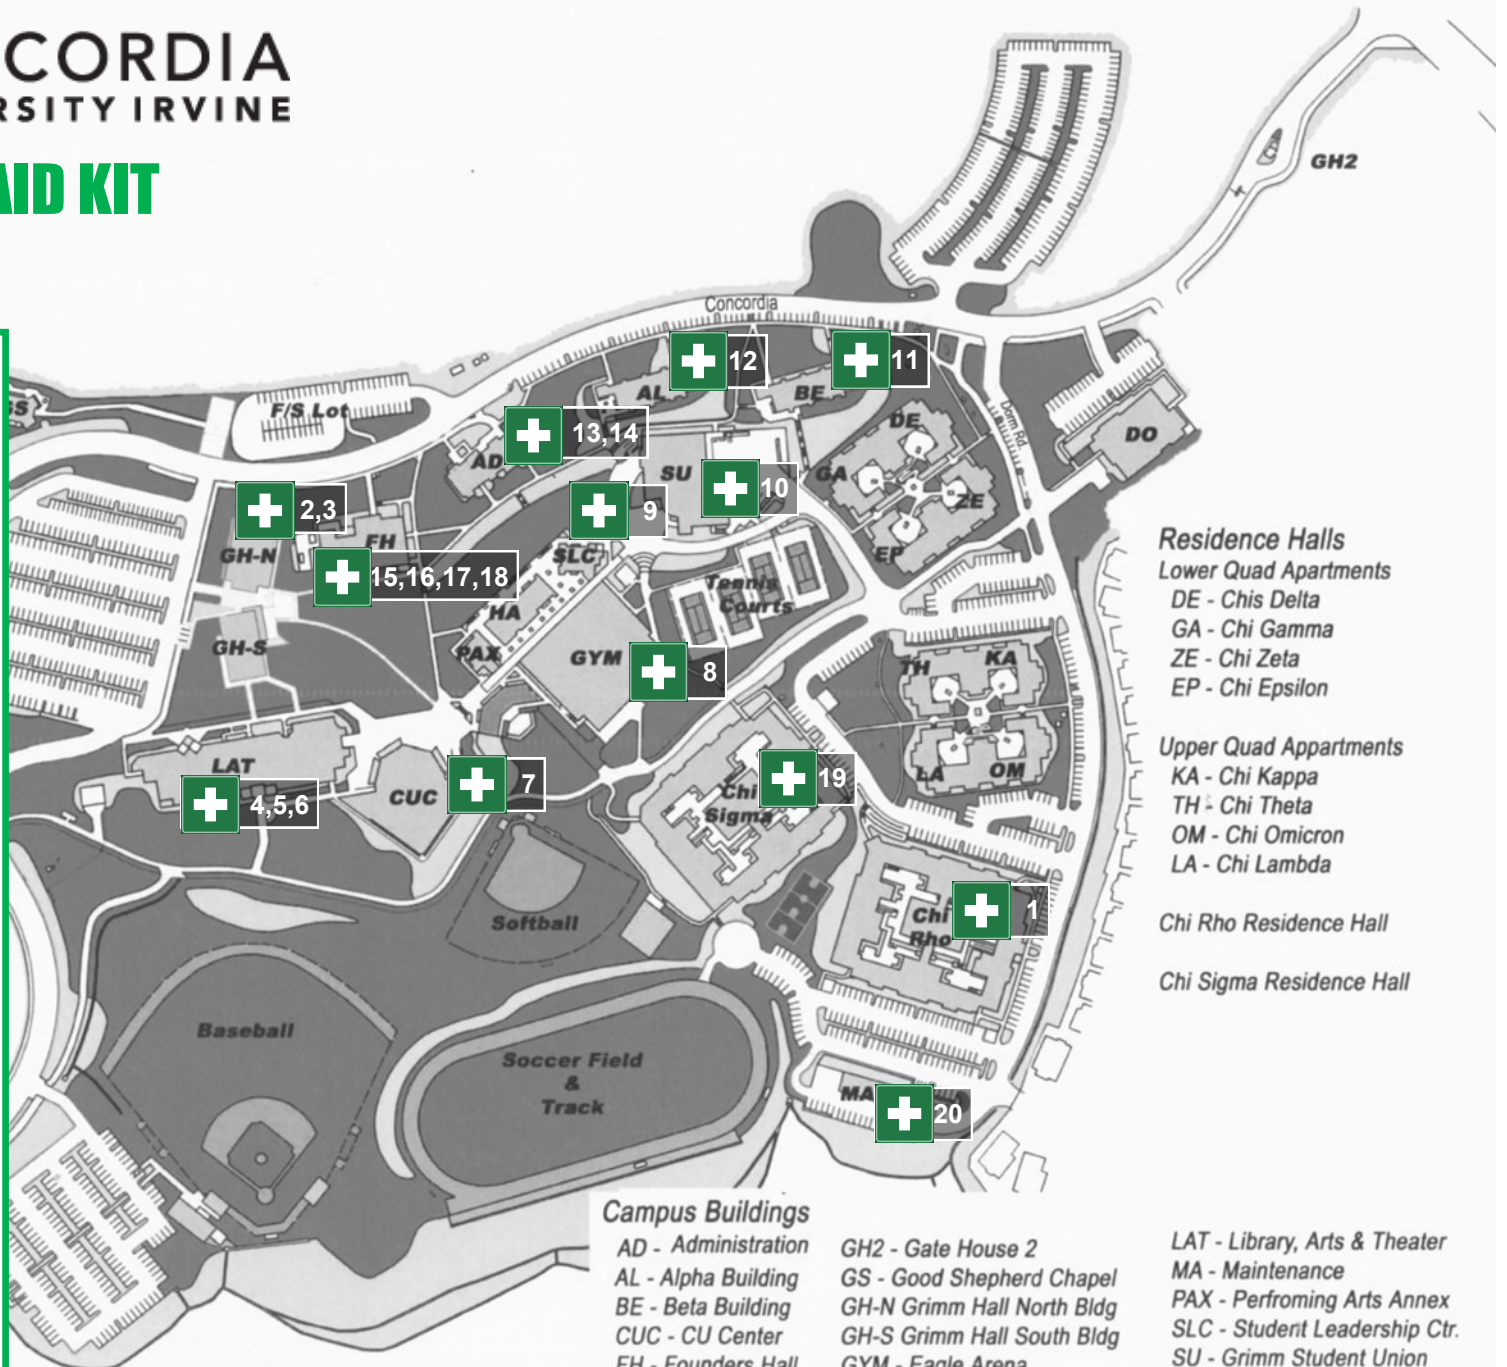

**CONCORDIA
UNIVERSITY IRVINE**

FIRST AID KIT

1. **Rho Programming Center** – in the Office of FYE, at the entrance off Dorm Road
2. **Grimm Hall** – North building, 1st floor room 116 workroom
3. **Grimm Hall** – North building, 2nd floor room 207 workroom
4. **LAT** – Library – staff workroom
5. **LAT** – Arts Dept. – near room 023
6. **LAT** – Theatre Dept. – back hallway near men’s dressing room and shop
7. **CU Center** – Music Office room 109
8. **Gym** – CU Arena –first floor near training room
9. **SLC (CSLD)** – in workroom near sink
10. **Student Union** – Mail/Copy Center
11. **Beta Offices** – room 106 conference room kitchen
12. **Alpha** – room 106 workroom
13. **Administration** – University Services – suite 120 reception area
14. **Administration** – Human Resources – suite 200 by room 200B
15. **Founders’ Hall** – Biology Lab – room 104 kitchen
16. **Founders’ Hall** – Physics Lab – room 108
17. **Founders’ Hall** – Chemistry Lab – room 208
18. **Founders’ Hall** – Biology Lab – room 204
19. **Sigma Center** – RES – 2nd floor reception
20. **Facility Services (MA building)** – office area

- Residence Halls**
- Lower Quad Apartments*
 DE - Chi Delta
 GA - Chi Gamma
 ZE - Chi Zeta
 EP - Chi Epsilon
- Upper Quad Apartments*
 KA - Chi Kappa
 TH - Chi Theta
 OM - Chi Omicron
 LA - Chi Lambda

- Chi Rho Residence Hall
 Chi Sigma Residence Hall

Campus Buildings

- | | | |
|---------------------|----------------------------|-------------------------------|
| AD - Administration | GH2 - Gate House 2 | LAT - Library, Arts & Theater |
| AL - Alpha Building | GS - Good Shepherd Chapel | MA - Maintenance |
| BE - Beta Building | GH-N Grimm Hall North Bldg | PAX - Performing Arts Annex |
| CUC - CU Center | GH-S Grimm Hall South Bldg | SLC - Student Leadership Ctr. |
| FH - Founders Hall | GYM - Eagle Arena | SU - Grimm Student Union |
| GH1 - Gate House 1 | HA - Hallerberg Center | |